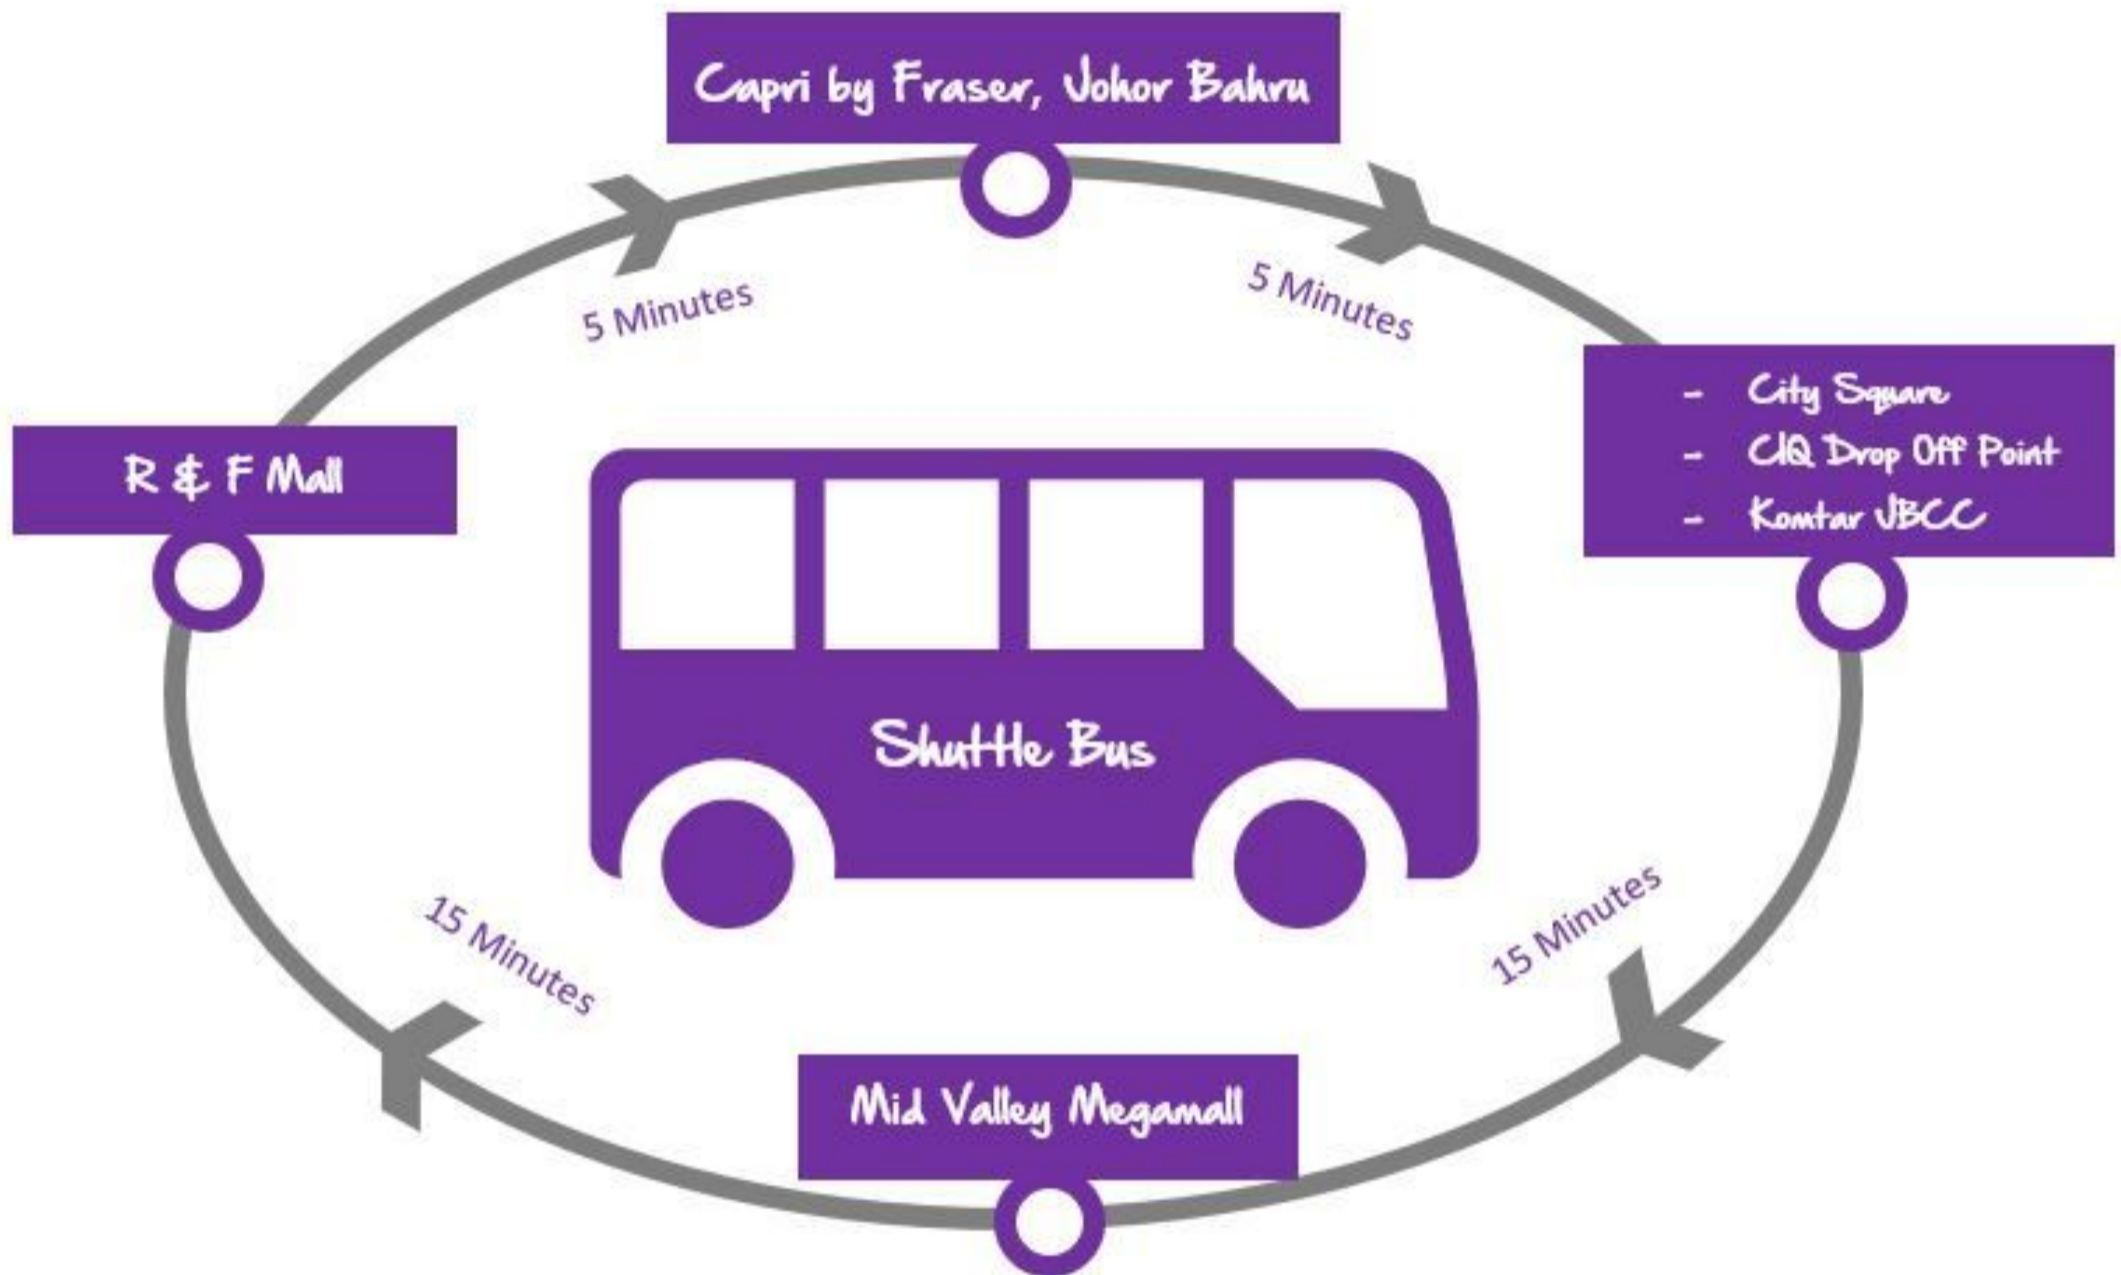

Shuttle Service

Departing from Hotel	Trip 1 12.00PM	Trip 2 2.30PM	Trip 3 5.00PM
----------------------	-------------------	------------------	------------------

- Departure time and duration of trip may vary due to traffic conditions
- Seats are subject to availability on a first-come-first-served basis
- Shuttle bus will stop at designated stops only to pick up or drop off guests
- The number of trips are limited to the schedule above
- Shuttle services are provided for in-house guests only